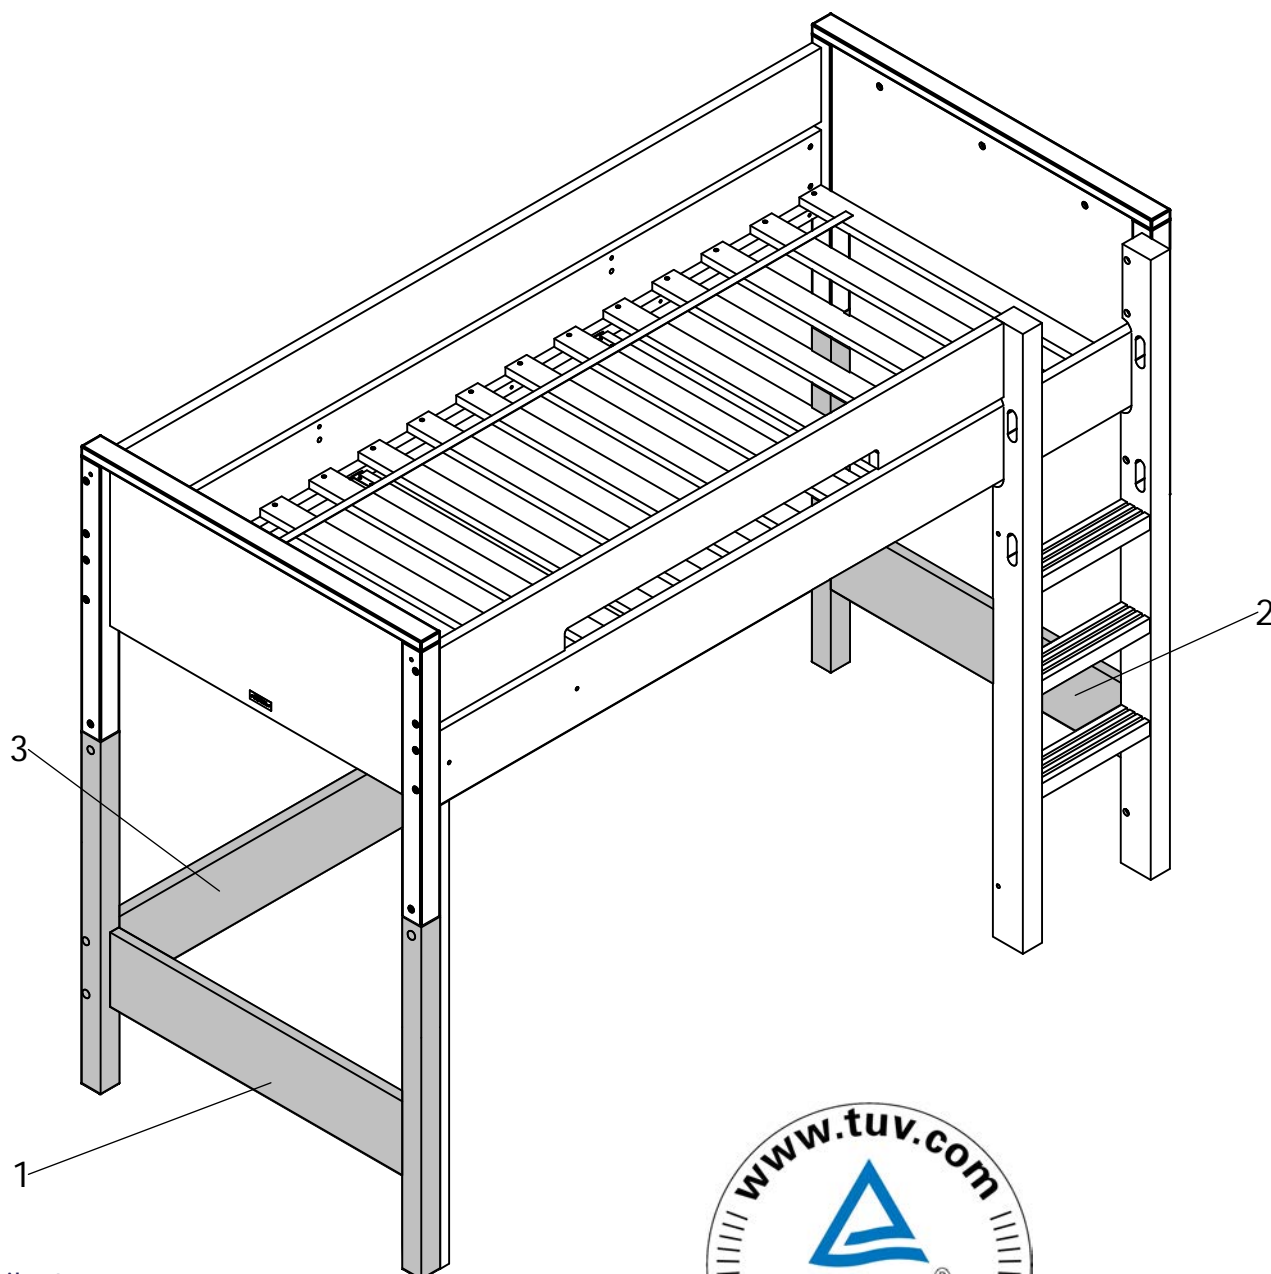

bopita®

ASSEMBLY INSTRUCTION
MONTAGE HANDLEIDING
MONTAGE ANLEITUNG
NOTICE DE MONTAGE
MANUAL DE MONTAJE

UK
NL
D
F
ESP

MODEL : COMBIFLEX
TYPE : SUPPORTSET HS
COLOUR : WHITE
ART.CODE : 421146.11.

Distributor:

BOPITA
Edisonweg 3, 6662 NW Elst
The Netherlands

www.bopita.com

13.06.2016.

A 	B 	C 	D 	E 	F 
M6X100 4X	M6 4X	M6X35 8X	Ø8X40 4X	Ø8X40 4X	1X
artcode: 441028	artcode: 442004	artcode: 441013	artcode: 442013	artcode:	artcode: 445001